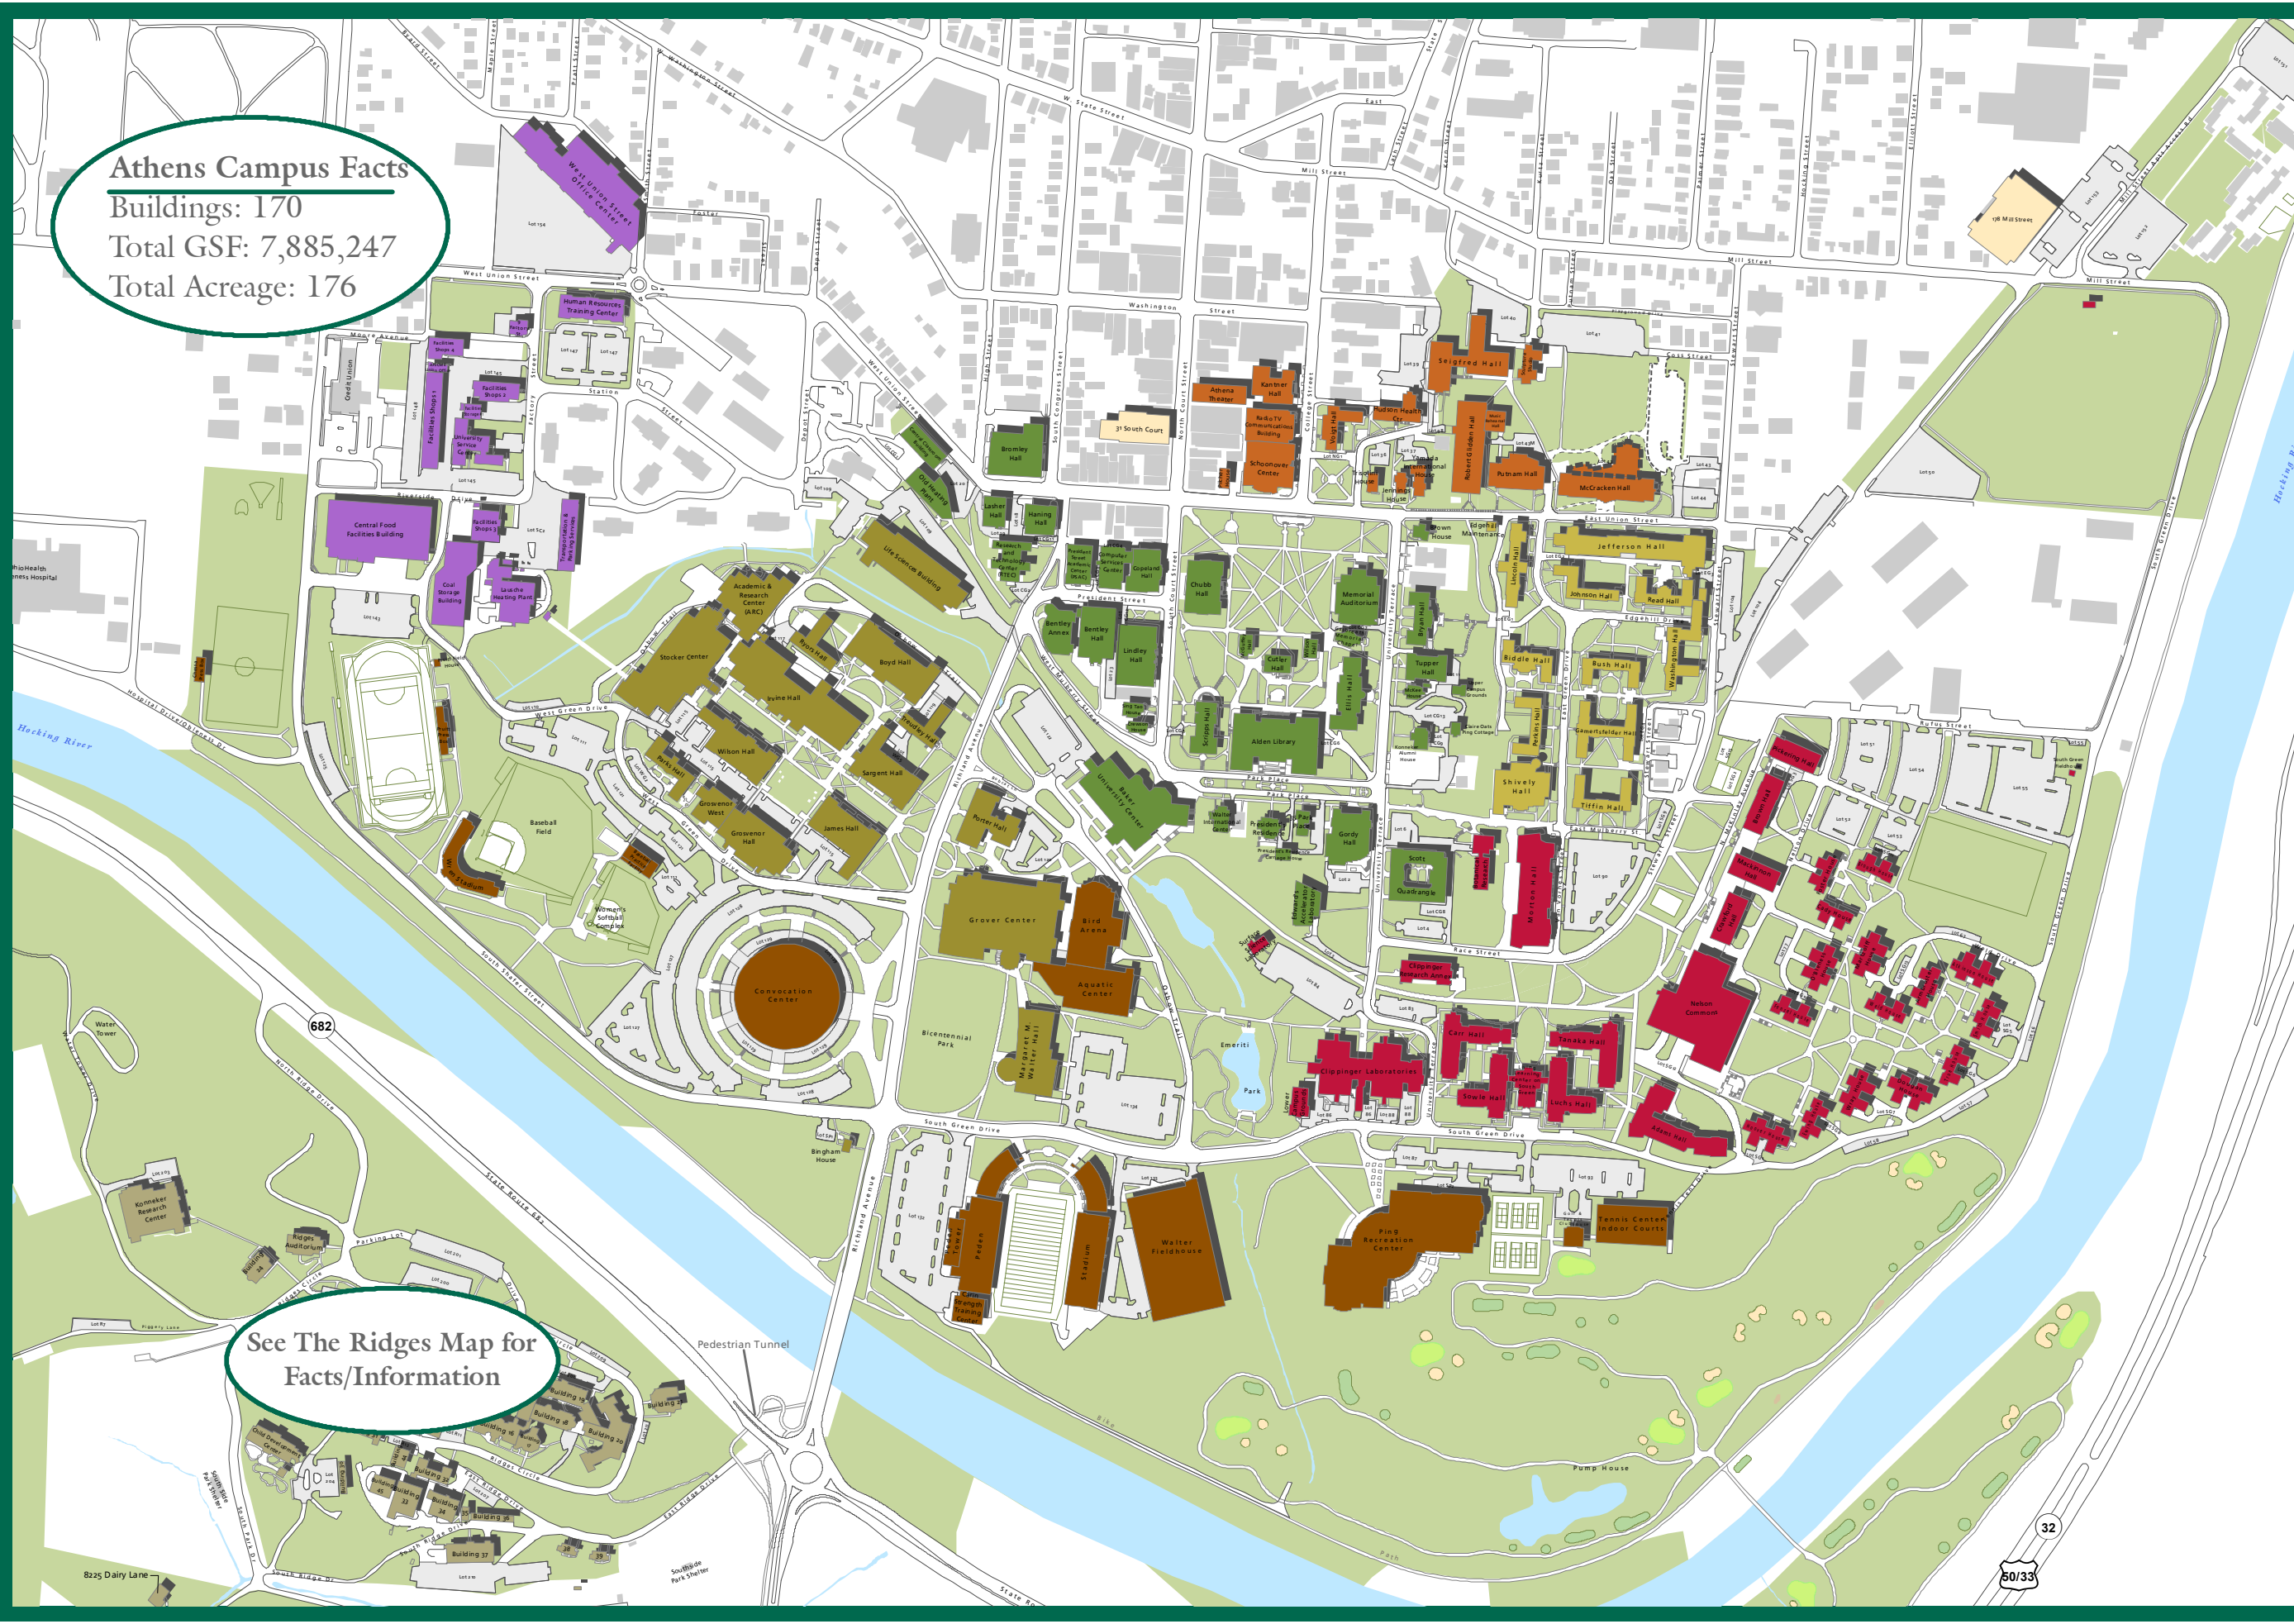

Athens Campus Facts
 Buildings: 170
 Total GSF: 7,885,247
 Total Acreage: 176

- Campus Buildings
- College Green
 - East Green
 - Leased Building
 - North Green
 - Service Center
 - South Green
 - Sports Complex
 - The Ridges
 - West Green
 - Parking
 - Future Building Addition
 - Future Parking
 - Future Walk
 - Non-University Facility
 - Ohio University Property

See The Ridges Map for Facts/Information

Ohio University Athens Campus

University Planning and Space Management
 (740) 597-2506

Sources: Ohio University, OGRIP, City of Athens, Athens County
 Data Updated August 2015
 Map Design: D. Simon
 Ohio University Planning and Space Management August, 2015